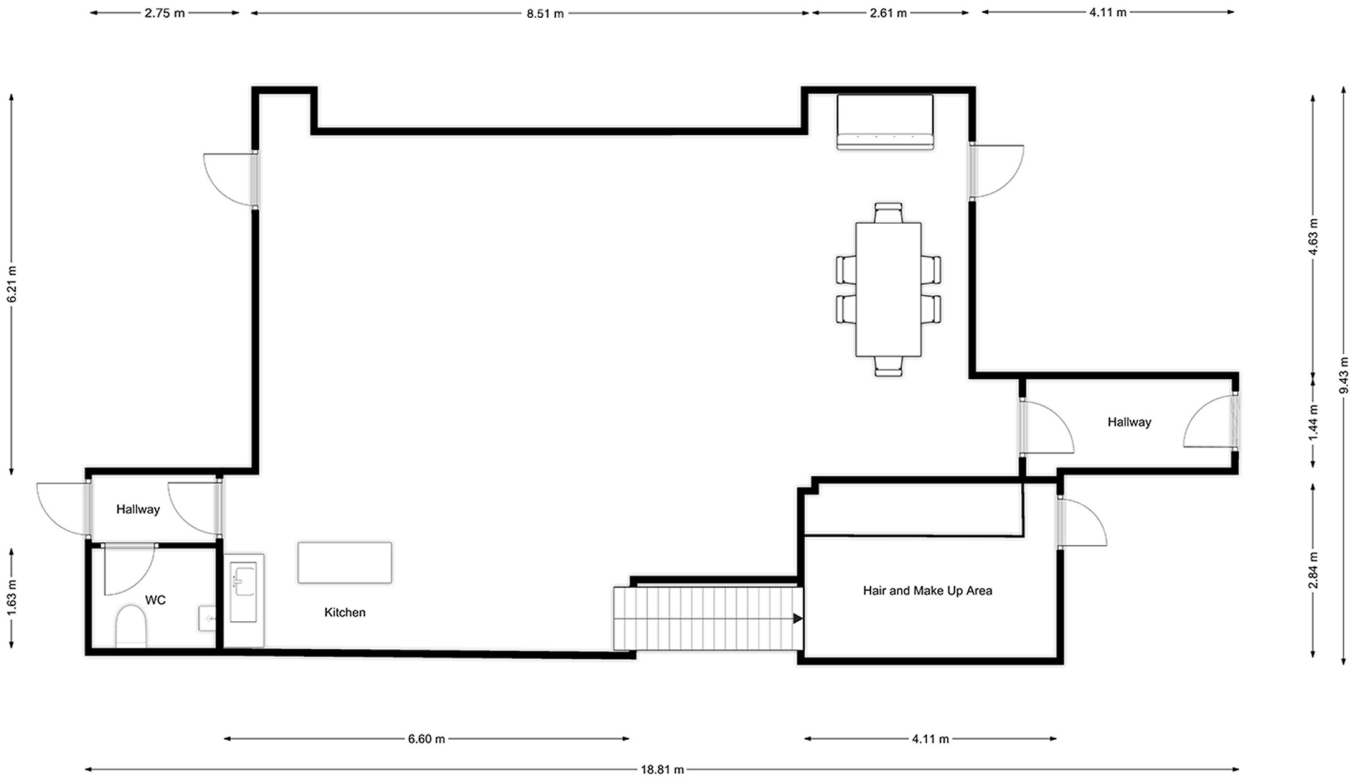

STUDIO PLAN