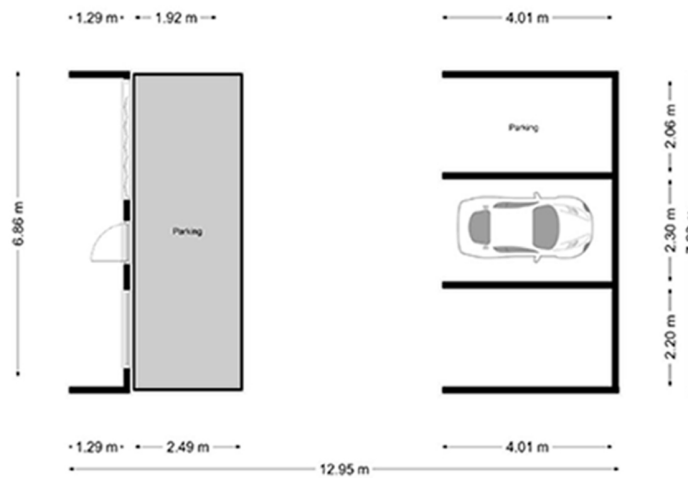

des fildes
studio and gallery

STUDIO HIRE

SPECIAL FEATURES

- 12m x 8m flexible space
- Open floor plan
- High ceilings
- Breakout area
- Hair and make up area
- Kitchenette
- Wi Fi

STUDIO ACCESS

- Parking for 6 cars
- Ground Floor Access
- Next to Cutting Room Square
- Near main railway stations

STUDIO PLAN

PARKING

There is parking for 6 cars in front of the studio. There is ample space to unload equipment. There is a private car park across from the studio and further one around the corner. There is ample on street parking in the surrounding area